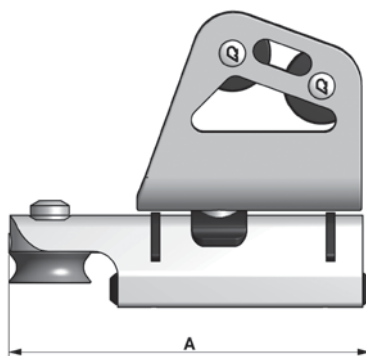

Cars

Part no	Product description	A		Safe working load [kg]	Breaking load [kg]	Weight [gr]
		Length [mm]	Width [mm]			
T652901	Genua traveller small with plunger stop	138	46	1000	2000	610
T652902	Genua traveller medium with plunger stop	152	46	1500	3000	758
T652903	Genua traveller large with plunger stop	176	46	2000	4000	1030
T652921	Genua traveller small with 2:1 control	150	46	1000	2000	610
T652922	Genua traveller medium with 2:1 control	164	46	1500	3000	758
T652923	Genua traveller large with 2:1 control	188	46	2000	4000	1030
T652912	Genua lead block	100	46	1500	3000	523

DECK HARDWARE

Tracks

T652100

T653100

Tracks

Part no	Product description	Width [mm]	Height [mm]	Hole spacing [mm]	Fasteners	Weight [gr/m]
T652100	Stop hole track	32	16	75	M6	850
T653100	Sliding bolt track*	32	16	-	M8	555

* Special washers required for installation, Part no. T609008

End stops

T620301

T620005

T620007

End stops

Part no	Product description	Length [mm]	Width [mm]	Weight [gr/m]
T652001	End stops	39	38	38
T620301	Control line end stops with sheave	88	67	248
T620005	Adjustable plunger stoppers	58	67	185
T620007	Friction stoppers	58	67	350

All end stops come in pairs

T652001

Accessories

Accessories

Part No	Product description
T352915	Control line eye for travellers T652901, T652902 and T652903 for floating control.
T609008	8mm Sealant washer
T620352	Sheave control line and cam set