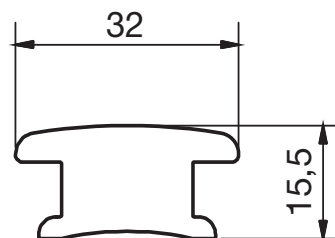

Cars

Part no	Product description	A		Safe working load [kg]	Breaking load [kg]	Weight [gr]
		Length [mm]	Width [mm]			
T652901	Genua traveller small with plunger stop	138	46	1000	2000	610
T652902	Genua traveller medium with plunger stop	152	46	1500	3000	758
T652903	Genua traveller large with plunger stop	176	46	2000	4000	1030
T652921	Genua traveller small with 2:1 control	150	46	1000	2000	610
T652922	Genua traveller medium with 2:1 control	164	46	1500	3000	758
T652923	Genua traveller large with 2:1 control	188	46	2000	4000	1030
T652912	Genua lead block	100	46	1500	3000	523

DECK HARDWARE

Tracks

T652100

T653100

Tracks

Part no	Product description	Width [mm]	Height [mm]	Hole spacing [mm]	Fasteners	Weight [gr/m]
T652100	Stop hole track	32	16	75	M6	850
T653100	Sliding bolt track*	32	16	-	M8	555

* Special washers required for installation, Part no. T609008

End stops

T620301

T620005

T620007

End stops

Part no	Product description	Length [mm]	Width [mm]	Weight [gr/m]
T652001	End stops	39	38	38
T620301	Control line end stops with sheave	88	67	248
T620005	Adjustable plunger stoppers	58	67	185
T620007	Friction stoppers	58	67	350

All end stops come in pairs

T652001

Accessories

Accessories

Part No	Product description
T352915	Control line eye for travellers T652901, T652902 and T652903 for floating control.
T609008	8mm Sealant washer
T620352	Sheave control line and cam set